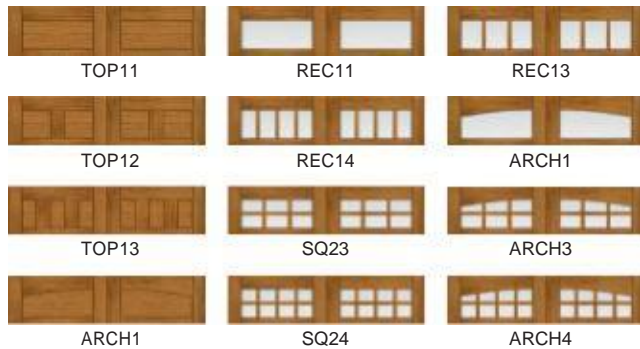

OPTIONAL

Keylocks

Sliding Bolt

Fleur de Lis
Handles

Escutcheon
Plates

Olde Door
Pull Handles

Fleur de Lis
Step Plate

Tuscan
Strap Hinge

Mediterranean
Strap Hinge

Fleur de Lis
Strap Hinge

Additional hardware options are available; see page 19.

DOOR DESIGNS

WINDOWS/TOP SECTION OPTIONS

Series 3 is not available with windows. Double door designs available.

MATERIAL DESIGN OPTIONS

OVERLAY

Clear Cypress

Note: Cladding is not present on Ultra-Grain® Series Models.

ULTRA-GRAIN® STEEL COLORS

Walnut Finish

Medium Finish

Composite Overlays and Window Grilles are finished in the same color as the Ultra-Grain® base door. Due to the printing process, colors may vary.