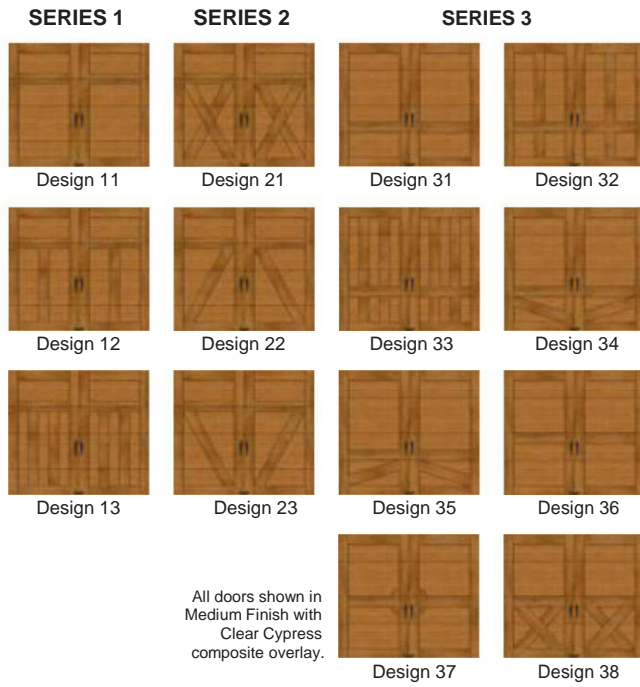

OPTIONAL

Keylocks

Sliding Bolt

Fleur de Lis
Handles

Escutcheon
Plates

Olde Door
Pull Handles

Fleur de Lis
Step Plate

Tuscan
Strap Hinge

Mediterranean
Strap Hinge

Fleur de Lis
Strap Hinge

Additional hardware options are available; see page 19.

DOOR DESIGNS

WINDOWS/TOP SECTION OPTIONS

Series 3 is not available with windows. Double door designs available.