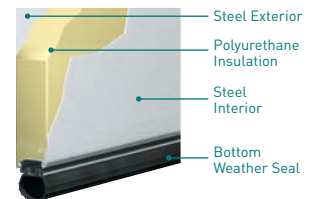

CL3000

Triple-Layer: Steel + Insulation + Steel