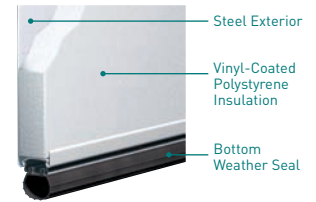

CL2000

Double-Layer: Steel + Insulation